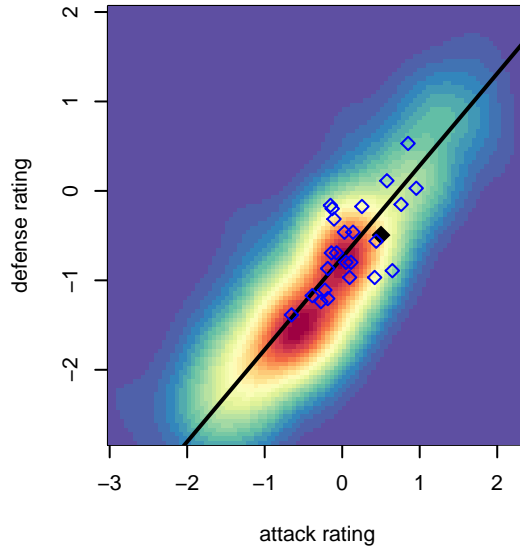

## Eastside FC White B06

Eastside FC  
 Preston, WA  
 B06 total strength=802  
 attack=1.65 defense=0.61  
 fall league = RCL B06 Div 3 9Aside  
 spr league = Win RCL B06 Div 2

alt names used:  
 Eastside FC B06 White B  
 Eastside FC B06 White B  
 EASTSIDE FC 06B WHITE (WA)  
 EASTSIDE FCEASTSIDE FC 06B WHITE  
 Eastside FC B06 White B  
 Eastside FC B06 White B

**attack and defense variance (black dot)  
relative to other teams  
and top 10 in region**

**attack and defense rating  
relative to others at age  
and all opponents in last 13 months**

**Performance relative to 13 month average**