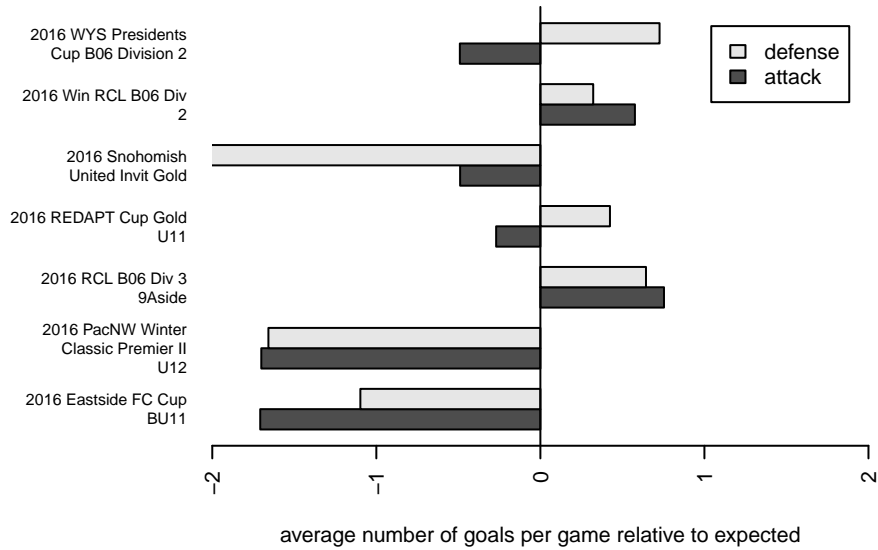

## Eastside FC White B06

Eastside FC  
 Preston, WA  
 B06 total strength=802  
 attack=1.65 defense=0.61  
 fall league = RCL B06 Div 3 9Aside  
 spr league = Win RCL B06 Div 2

alt names used:  
 Eastside FC B06 White B  
 Eastside FC B06 White B  
 EASTSIDE FC 06B WHITE (WA)  
 EASTSIDE FCEASTSIDE FC 06B WHITE  
 Eastside FC B06 White B  
 Eastside FC B06 White B

Venues played:  
 2016 Snohomish United Invt Gold  
 2016 Eastside FC Cup BU11  
 2016 REDAPT Cup Gold U11  
 2016 RCL B06 Div 3 9Aside  
 2016 PacNW Winter Classic Premier II U12  
 2016 Win RCL B06 Div 2  
 2016 WYS Presidents Cup B06 Division 2

**attack and defense variance (black dot)  
relative to other teams  
and top 10 in region**

**attack and defense rating  
relative to others at age  
and all opponents in last 13 months**

**Performance relative to 13 month average**