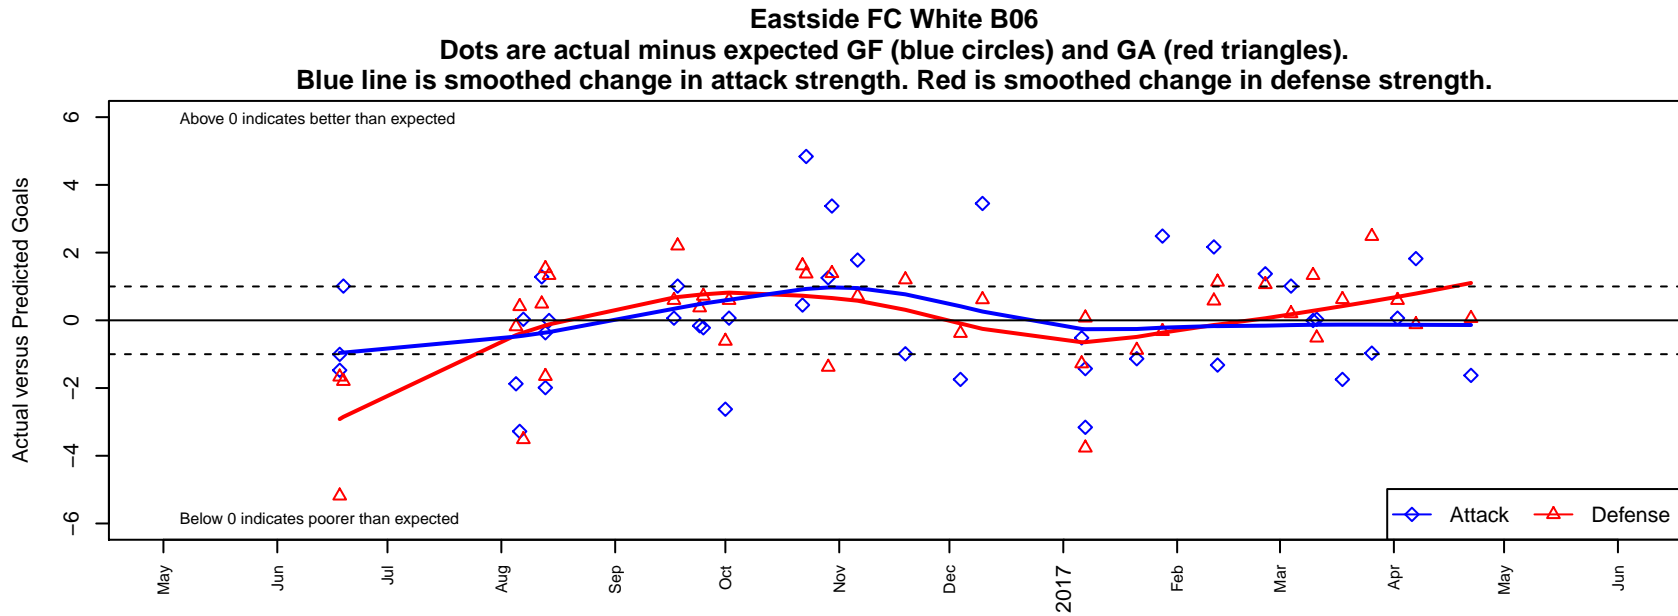

## Eastside FC White B06

Eastside FC  
 Preston, WA  
 B06 total strength=802  
 attack=1.65 defense=0.61  
 fall league = RCL B06 Div 3 9Aside  
 spr league = Win RCL B06 Div 2

alt names used:  
 Eastside FC B06 White B  
 Eastside FC B06 White B  
 EASTSIDE FC 06B WHITE (WA)  
 EASTSIDE FCEASTSIDE FC 06B WHITE  
 Eastside FC B06 White B  
 Eastside FC B06 White B

**attack and defense variance (black dot)  
relative to other teams  
and top 10 in region**

**attack and defense rating  
relative to others at age  
and all opponents in last 13 months**

**Performance relative to 13 month average**