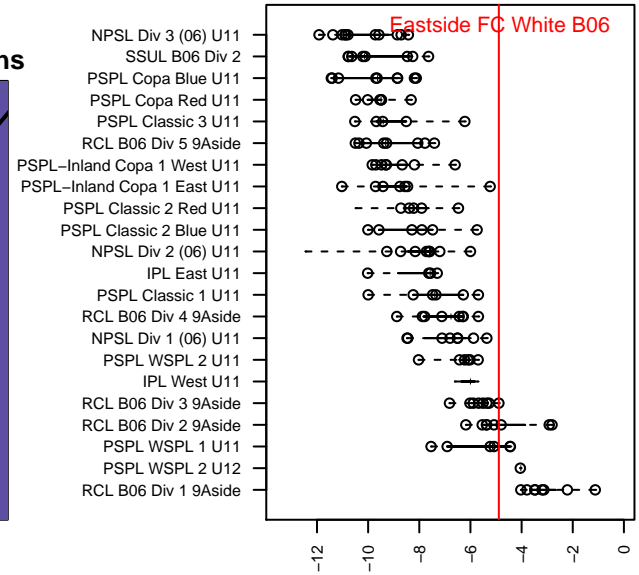

## Eastside FC White B06

Eastside FC  
 Preston, WA  
 B06 total strength=802  
 attack=1.65 defense=0.61  
 fall league = RCL B06 Div 3 9Aside  
 spr league = Win RCL B06 Div 2

alt names used:  
 Eastside FC B06 White B  
 Eastside FC B06 White B  
 EASTSIDE FC 06B WHITE (WA)  
 EASTSIDE FCEASTSIDE FC 06B WHITE  
 Eastside FC B06 White B  
 Eastside FC B06 White B

Venues played:  
 2016 Snohomish United Invt Gold  
 2016 Eastside FC Cup BU11  
 2016 REDAPT Cup Gold U11  
 2016 RCL B06 Div 3 9Aside  
 2016 PacNW Winter Classic Premier II U12  
 2016 Win RCL B06 Div 2  
 2016 WYS Presidents Cup B06 Division 2

**attack and defense variance (black dot)  
relative to other teams  
and top 10 in region**

**attack and defense rating  
relative to others at age  
and all opponents in last 13 months**

**Performance relative to 13 month average**