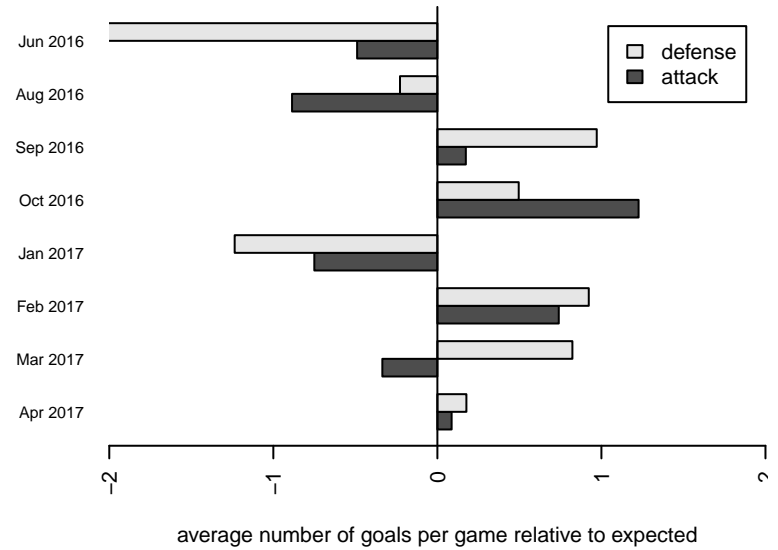

Performance relative to 13 month average